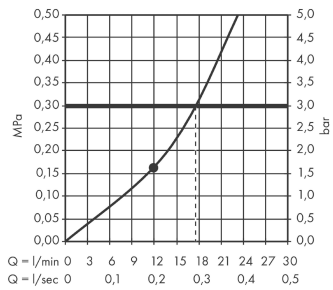

Rainmaker Select

Rainmaker Select 460 1jet overhead shower with shower arm 460 mm

Surfaces: **white/chrome** Article Number: **24003400**

Description

product features

- shower head size: 460 x 270 mm
- shower arm length: 460 mm
- spray type: Rain
- flow rate Rain spray (at 0.3 MPa): 18 l/min
- easy cleanable, white spray disc
- material spray disc: Safety Glass
- spray disc removeable for cleaning
- overhead shower for cleaning removable
- installation type: wall

Design awards

reddot award 2015
winner

Product image

Scale drawing

Rainmaker Select

Rainmaker Select 460 1jet overhead shower with shower arm 460 mm

Surfaces: **white/chrome** Article Number: **24003400**

Flowchart