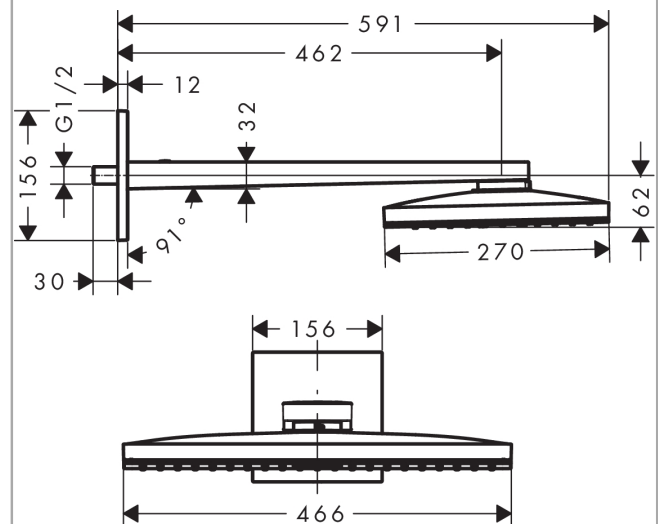

Rainmaker Select

Rainmaker Select 460 1jet overhead shower with shower arm 460 mm

Surfaces: **white/chrome** Article Number: **24003400**

Description

product features

- shower head size: 460 x 270 mm
- shower arm length: 460 mm
- spray type: Rain
- flow rate Rain spray (at 0.3 MPa): 18 l/min
- easy cleanable, white spray disc
- material spray disc: Safety Glass
- spray disc removeable for cleaning
- overhead shower for cleaning removable
- installation type: wall

Design awards

reddot award 2015
winner

Product image

Scale drawing

Rainmaker Select

Rainmaker Select 460 1jet overhead shower with shower arm 460 mm

Surfaces: **white/chrome** Article Number: **24003400**

Flowchart